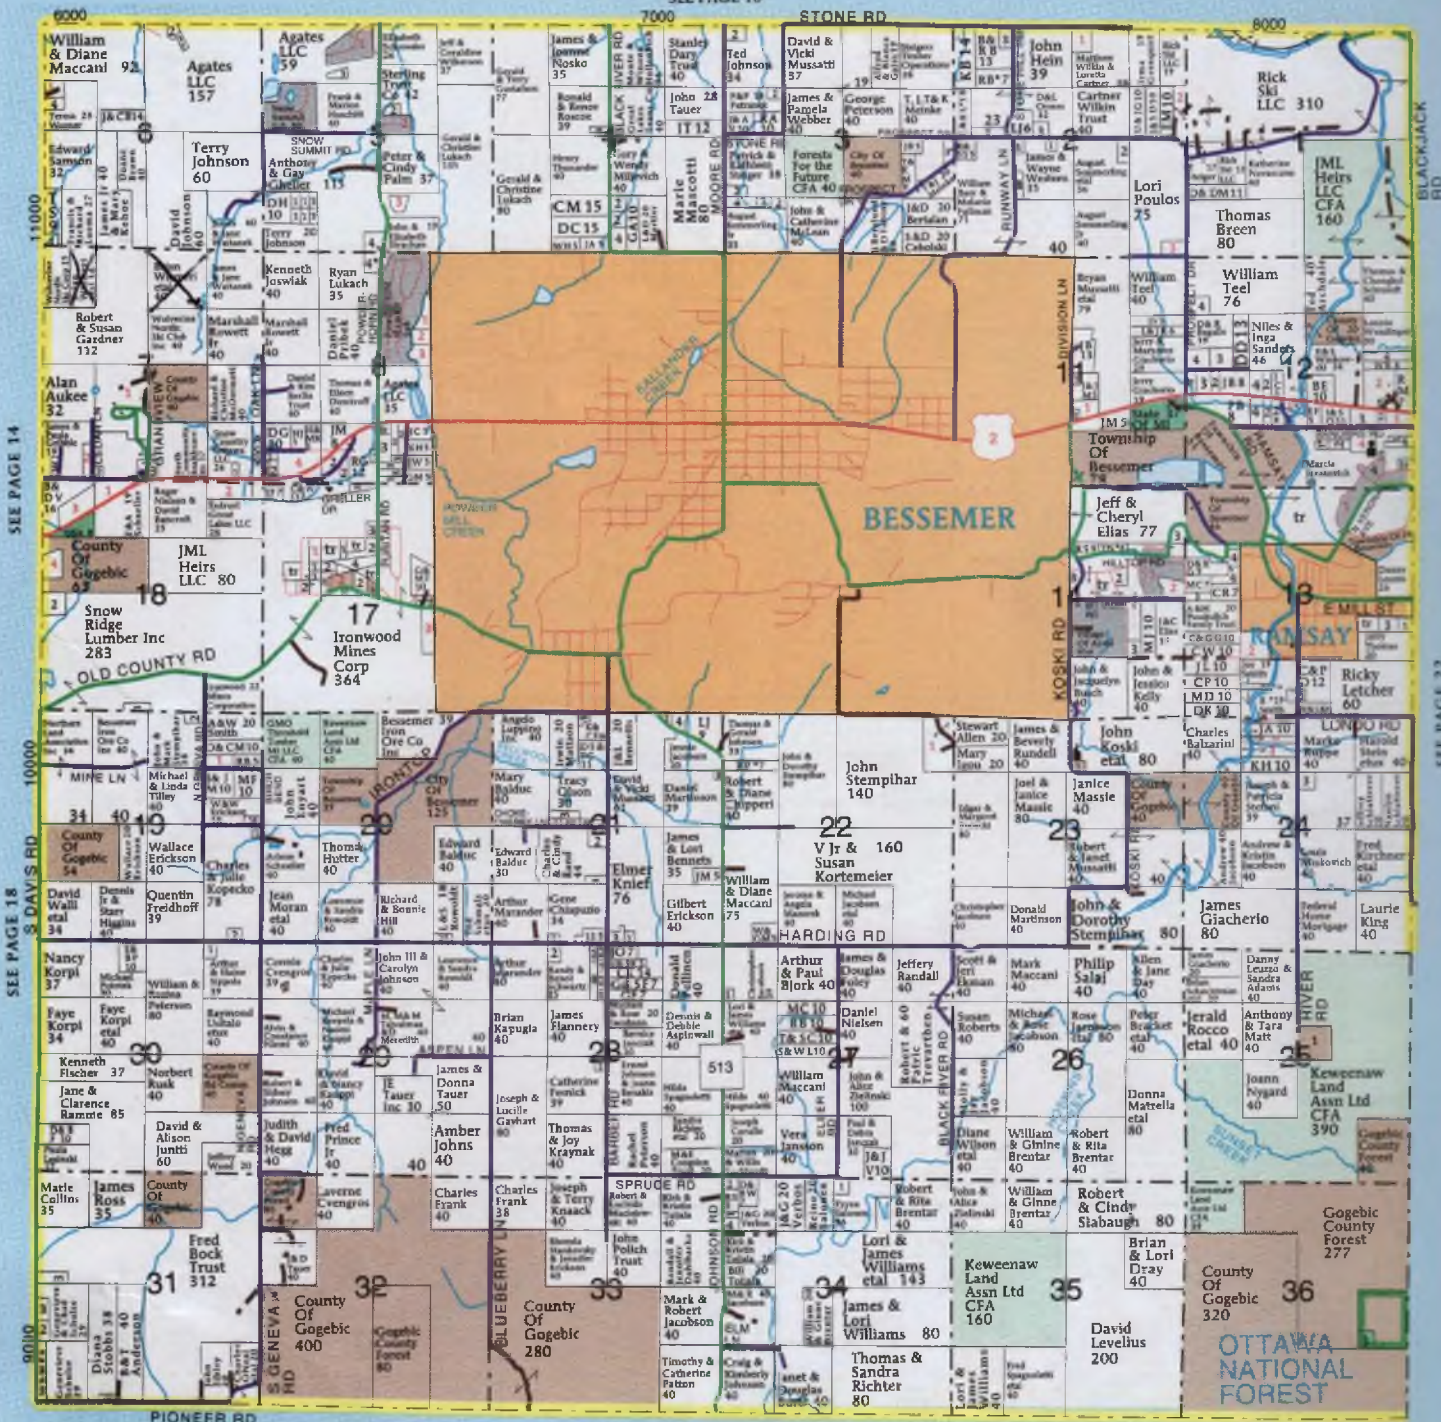

# BESSEMER NW

T-47-N • R-16-W

GOGEBIC COUNTY

See Pages 75-79 For Additional Names.

SEE PAGE 16

SEE PAGE 14

SEE PAGE 18

SEE PAGE 22