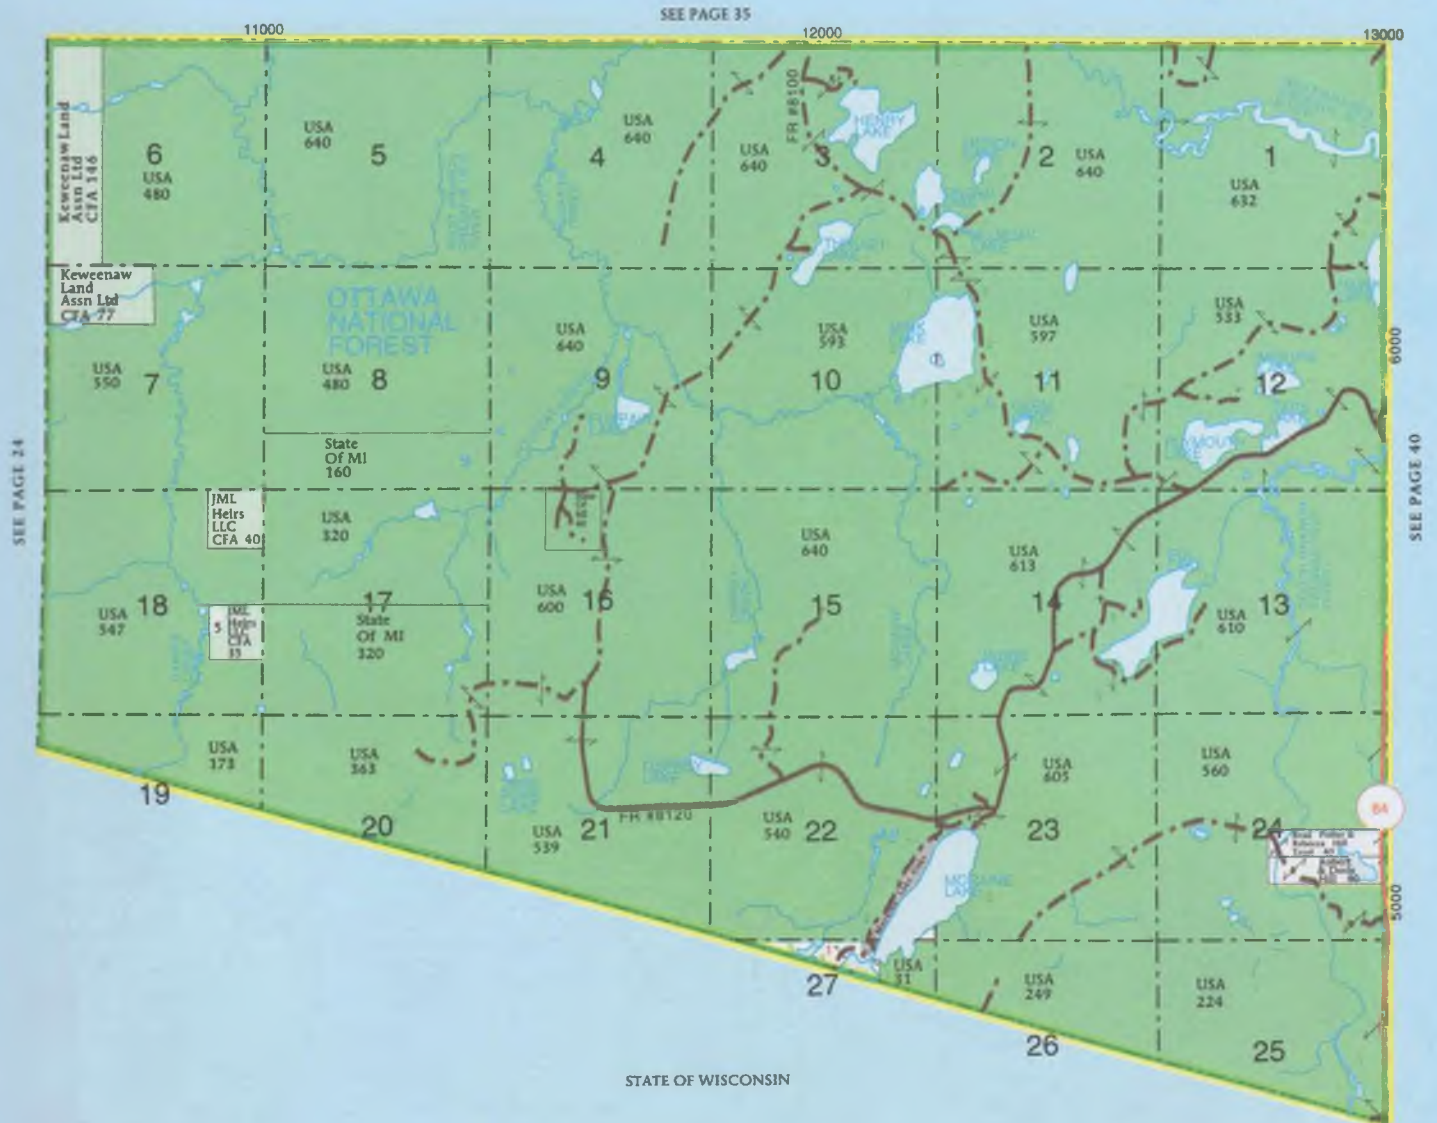

BESSEMER SE

T-45-N • R-44-W

GOGEBIC COUNTY

See Pages 78-79 For Additional Names.

STATE OF WISCONSIN

SEE PAGE 24

SEE PAGE 35

SEE PAGE 40